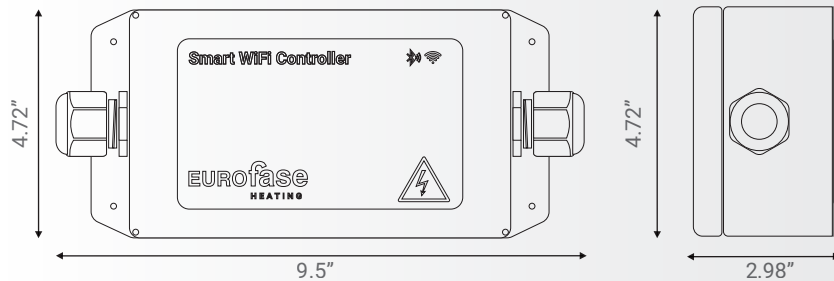

### SPECIFICATIONS

ITEM NO.	EFIKWSM
COLOR	Light Grey
INPUT VOLTAGE	120V/208V/240V
MAX. AMPERAGE	30A
WIRELESS COMMUNICATION	WiFi, Bluetooth
MOUNTING TYPE	Surface mount
HEIGHT	4.72"
LENGTH	9.5"
WIDTH	2.98"
ENCLOSURE RATING	IP65
WARRANTY	3 year