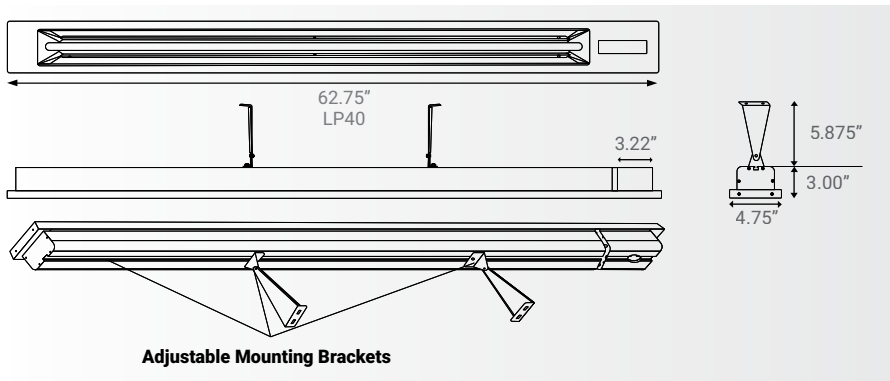

### FEATURES

With a sleek, modern design, the Eurofase Heating 4000W Low Profile heater effortlessly blends into any space. Featuring quartz heating elements and 6-inch wall/ceiling brackets, it delivers warmth and comfort within a 10 ft x 10 ft radius (100 sq.ft.).

### HEAT COVERAGE AREA: 10'x10' (100 sq.ft.)

### SPECIFICATIONS

WATTAGE	4000 Watts
FAMILY/ SERIES	LP40
VOLTAGE RATING	208V, 240V, 277V, 480V
TOTAL AMPS	19.2A**, 16.7A, 14.4A, 8.33A**
FINISH	Black
CONSTRUCTION	Stainless Steel (304 SS)
HEATING AREA (Approximate)	10'x10' (100 sq.ft.)
COMPATIBLE ELEMENTS	EF40208E, EF40240E, EF40277E, EF40480E
MOUNTING OPTIONS	Wall/ Ceiling
MOUNTING ANGLE (Wall/Ceiling)	30°/45°
LENGTH	62.75"
HEIGHT	4.75"
DEPTH(With 6"Brackets)	8.875" (3"+5.875")
WEIGHT	17 LBS
INFRARED HEAT TECHNOLOGY	MEDIUM WAVE
IPX RATING	IPX4
WARRANTY	3 year