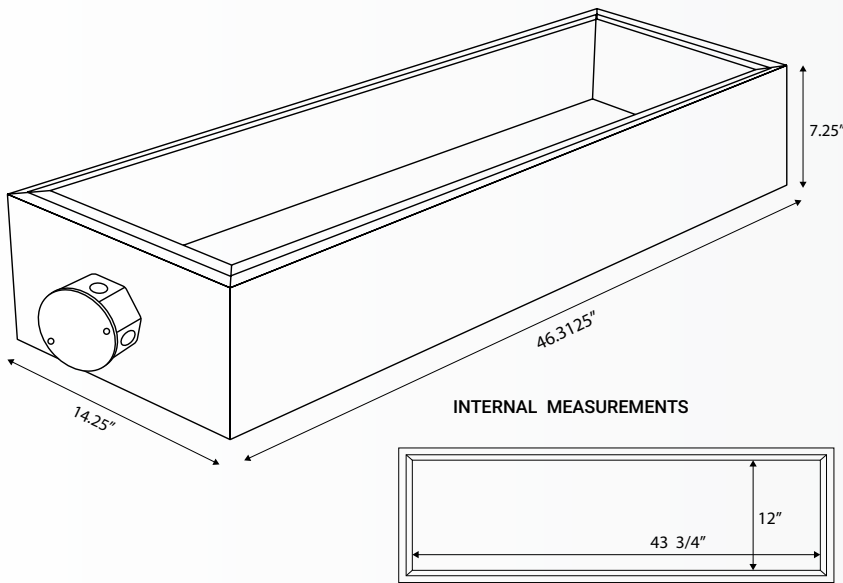

EF39FRBC

39"

FEATURES

Eurofase Fire-Rated box is built with fire-resistant materials to enhance safety and prevent the spread of fire in commercial and residential spaces. Crafted with durable materials to withstand the rigors of installation and provide long-lasting performance.

Project

Type

Date

Address

Company

- Compatible with all EF heaters
- Designed for commercial and residential applications.
- UL Type SCX
- Plywood 1/2"

SPECIFICATIONS

ITEM NO.	EF39FRBC
ITEM	Light Grey
DEVICE BOX	Octagonal - 2 1/8"
DRYWALL MATERIAL	Type-X 5/8 in
MATERIAL	Drywall, Plywood, Metal
MOUNTING TYPE	Recessed
INTERNAL MEASUREMENTS	H = 6.625" L = 43 3/4" W = 12"
EXTERNAL MEASUREMENTS	H = 7.25" L = 46.3125" W = 14.25"
COUNTRY OF ORIGIN	Canada
WARRANTY	3 year