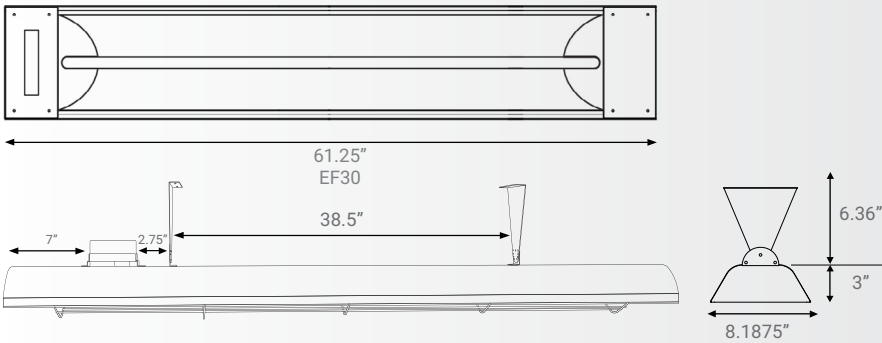

EF30 Series

Color Options

FEATURES

Designed using a mix of functionality and style, these 3000-watt heaters use quartz heating elements and include 6-inch wall/ceiling brackets. The heating range for the Eurofase 61-inch 3000-Watt Single element heater is approximately 8 feet x 8 feet (64sqft).

HEAT COVERAGE AREA: 8'x8' (64 sq.ft.)

Project _____

Type _____

Date _____

Address _____

Company _____

SPECIFICATIONS

WATTAGE	3000 Watts
FAMILY/ SERIES	EF30
VOLTAGE RATING	208V, 240V, 277V, 480V
TOTAL AMPS	14.4A**, 12.5A, 10.8A, 6.25A**
FINISH	Black, Stainless Steel, White, Custom
CONSTRUCTION	Stainless Steel (304 SS)
HEATING AREA (Approximate)	8'x8' (64 sq.ft.)
COMPATIBLE ELEMENTS	EF30208E, EF30240E, EF30277E, EF30480
MOUNTING OPTIONS	Wall/ Ceiling/ Flush*/ Pole
MOUNTING ANGLE (Wall/Ceiling)	30°/45°
MOUNTING ANGLE (Pole)	0°/15°/30°/45°/60°
LENGTH	61.25"
HEIGHT	8.1875"
DEPTH(With 6.36"Brackets)	9.36" (6.36"+3")
WEIGHT	14.8 LBS
INFRARED HEAT TECHNOLOGY	MEDIUM WAVE
IPX RATING	IPX4
WARRANTY	3 year

Actual output wattage ranging 90% to 105% of the rated output wattage.

* The Eurofase Heating decor plate is NOT compatible with this flush mount installation.

** Load calculation may change on a 3-phase system feed.