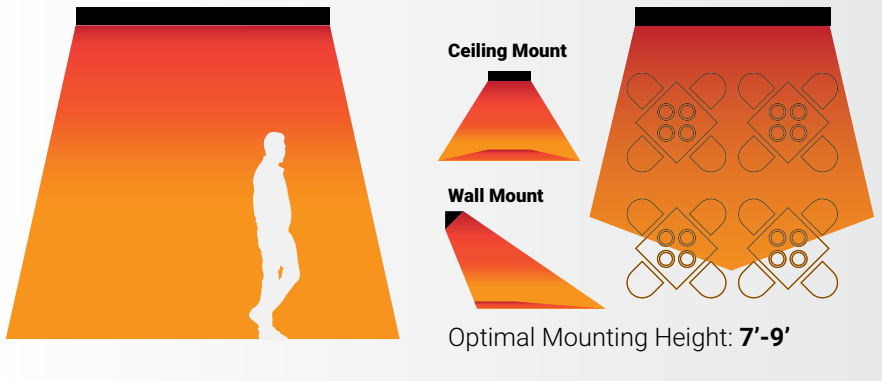

EF30 Series

Color Options

FEATURES

Designed using a mix of functionality and style, these 3000-watt heaters use quartz heating elements and include 6-inch wall/ceiling brackets. The heating range for the Eurofase 61-inch 3000-Watt Single element heater is approximately 8 feet x 8 feet (64sqft).

HEAT COVERAGE AREA: 8'x8' (64 sq.ft.)

Project _____

Type _____

Date _____

Address _____

Company _____

SPECIFICATIONS

WATTAGE	3000 Watts
FAMILY/ SERIES	EF30
VOLTAGE RATING	208V, 240V, 277V, 480V
TOTAL AMPS	14.4A**, 12.5A, 10.8A, 6.25A**
FINISH	Black, Stainless Steel, White, Custom
CONSTRUCTION	Stainless Steel (304 SS)
HEATING AREA (Approximate)	8'x8' (64 sq.ft.)
COMPATIBLE ELEMENTS	EF30208E, EF30240E, EF30277E, EF30480
MOUNTING OPTIONS	Wall/ Ceiling/ Flush*/ Pole
MOUNTING ANGLE (Wall/Ceiling)	30°/45°
MOUNTING ANGLE (Pole)	0°/15°/30°/45°/60°
LENGTH	61.25"
HEIGHT	8.1875"
DEPTH(With 6.36"Brackets)	9.36" (6.36"+3")
WEIGHT	14.8 LBS
INFRARED HEAT TECHNOLOGY	MEDIUM WAVE
IPX RATING	IPX4
WARRANTY	3 year