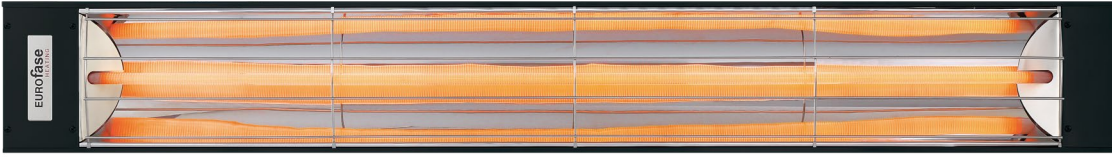

EF30 Series

Color Options

FEATURES

Designed using a mix of functionality and style, these 3000-watt heaters use quartz heating elements and include 6-inch wall/ceiling brackets. The heating range for the Eurofase 61-inch 3000-Watt Single element heater is approximately 8 feet x 8 feet (64sqft).

HEAT COVERAGE AREA: 8'x8' (64 sq.ft.)

Project _____

Type _____

Date _____

Address _____

Company _____

SPECIFICATIONS

WATTAGE	3000 Watts
FAMILY/ SERIES	EF30
VOLTAGE RATING	208V, 240V, 277V, 480V
TOTAL AMPS	14.4A**, 12.5A, 10.8A, 6.25A**
FINISH	Black, Stainless Steel, White, Custom
CONSTRUCTION	Stainless Steel (304 SS)
HEATING AREA (Approximate)	8'x8' (64 sq.ft.)
COMPATIBLE ELEMENTS	EF30208E, EF30240E, EF30277E, EF30480
MOUNTING OPTIONS	Wall/ Ceiling/ Flush*/ Pole
MOUNTING ANGLE (Wall/Ceiling)	30°/45°
MOUNTING ANGLE (Pole)	0°/15°/30°/45°/60°
LENGTH	61.25"
HEIGHT	8.1875"
DEPTH(With 6.36"Brackets)	9.36" (6.36"+3")
WEIGHT	14.8 LBS
INFRARED HEAT TECHNOLOGY	MEDIUM WAVE
IPX RATING	IPX4
WARRANTY	3 year

Actual output wattage ranging 90% to 105% of the rated output wattage.

* The Eurofase Heating decor plate is NOT compatible with this flush mount installation.

** Load calculation may change on a 3-phase system feed.

SPECIFICATION GUIDE

WATTAGE	CODE	VOLTAGE	CODE	FINISH	CODE	DECOR PLATE*	DECOR PLATE CODE
3000W	EF30	208V	208	STAINLESS STEEL	S	CHEVRON	1
		240V	240	BLACK	B	CLOVER	2
		277V	277	WHITE	W	MASON	3
		480V	480	CUSTOM	CS (RAL#)	ASTRA	4
						BRIX	5
						STELLA	6
						ADMIRAL	7